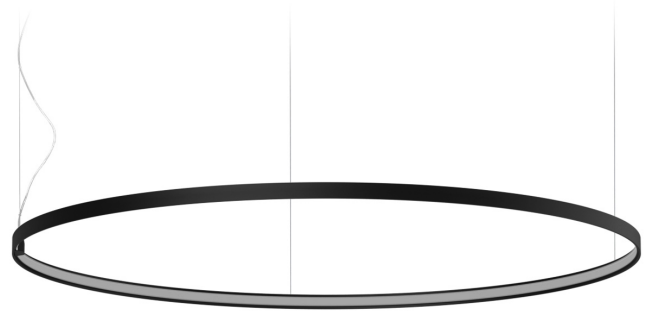

PANZERI

Zero Round

24V DC

M10302.125.0410

● black

Data sheet

CODE	M10302.125.0410
SYSTEM POWER CONSUMPTION	62W
EFFICACY	82.24lm/W
LIGHT SOURCE	LED
LIGHT SOURCE LIFETIME	L70 (B50) 60.000h
COLOUR TEMPERATURE	3000K Ra>90
LIGHT DISTRIBUTION	diffused
POWER SUPPLY	24V DC
DRIVER	remote not included
LUMEN OUTPUT	5099lm
WEIGHT	1,06 Kg
PROTECTION DEGREE	IP20
COLOUR TOLLERANCES	SDCM 3
PACKING DIMENSIONS	135,0 x 135,0 x 18,0 cm

Single or multiple suspension lighting fixture for interiors, with direct and indirect light emission.

Bended extruded aluminium structure in white, black, bronze, mat brass or titanium polyacrylic paint.

Extruded polycarbonate diffuser with opaline finish.

Suspension kit with griplocks and 5m (196,9") long steel cables.

5m (196,9") long power cable in transparent PVC.

Provided without power canopy.

Technical drawing