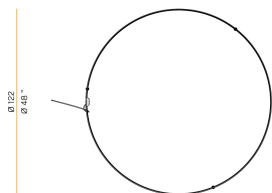

PANZERI

Zero Round

24V DC

M10302.125.0410

● black

Data sheet

CODE	M10302.125.0410
SYSTEM POWER CONSUMPTION	62W
EFFICACY	82.24lm/W
LIGHT SOURCE	LED
LIGHT SOURCE LIFETIME	L70 (B50) 60.000h
COLOUR TEMPERATURE	3000K Ra>90
LIGHT DISTRIBUTION	diffused
POWER SUPPLY	24V DC
DRIVER	remote not included
LUMEN OUTPUT	5099lm
WEIGHT	1,06 Kg
PROTECTION DEGREE	IP20
COLOUR TOLLERANCES	SDCM 3
PACKING DIMENSIONS	135,0 x 135,0 x 18,0 cm

Single or multiple suspension lighting fixture for interiors, with direct and indirect light emission.

Bended extruded aluminium structure in white, black, bronze, mat brass or titanium polyacrylic paint.

Extruded polycarbonate diffuser with opaline finish.

Suspension kit with griplocks and 5m (196,9") long steel cables.

5m (196,9") long power cable in transparent PVC.

Provided without power canopy.

Technical drawing